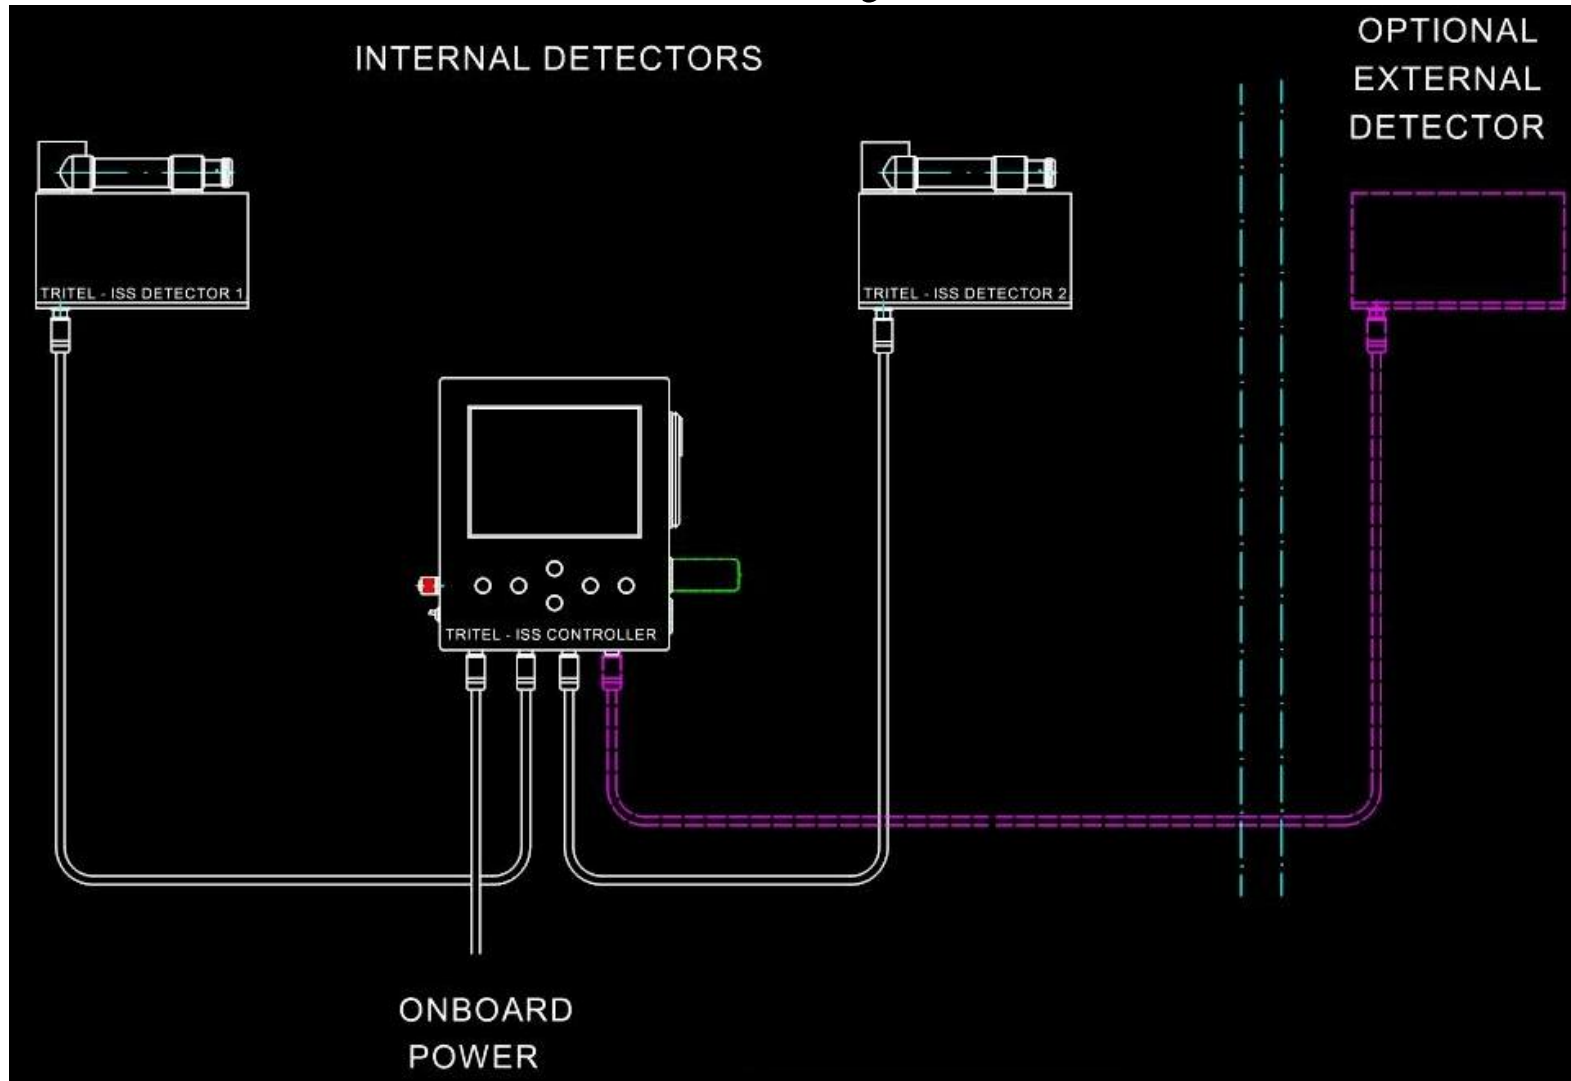

TriTel – Recent Developments

TriTel system

TriTel projects are at an advanced stage

Detector unit

Telescope under vibration tests

Testing of the analog electronics

Microprocessor card of the detector unit

Power supply card of the detector unit

Central unit

Thank you for your attention